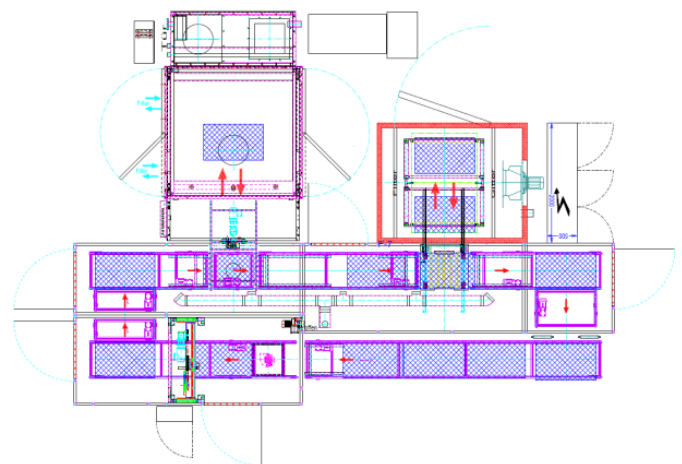

Flat bed machine with pallet conveyor and paternoster dryer