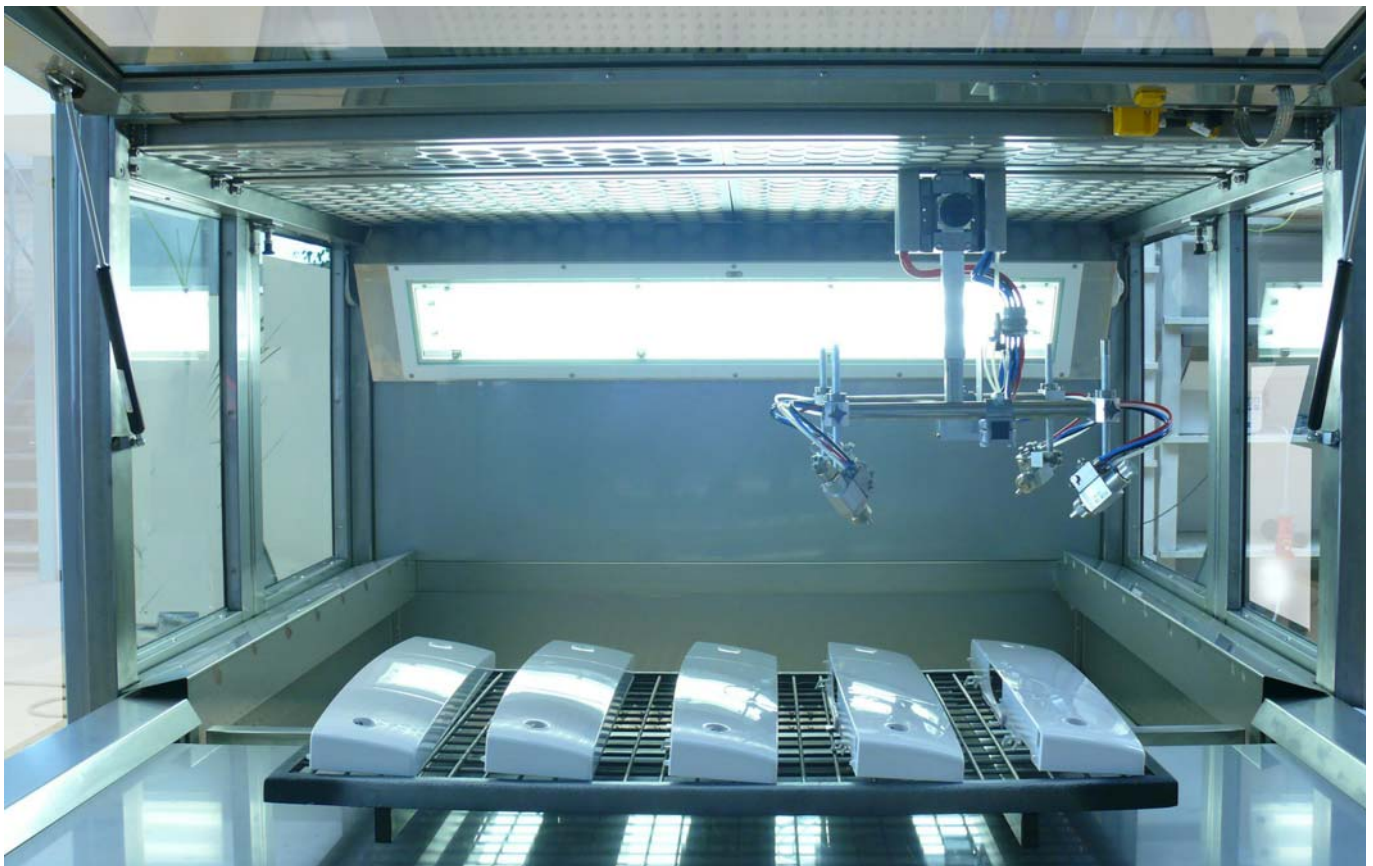

PERFECT FINISH – PAINTED BY THE SPECIALIST.

Automatic Coating Machines

Compact flat bed spaying machines KFS

Features

- Coating of small parts on pallets
- Standard pallet size 1000 x 600mm
- Compact size with dry or wet exhaust system
- User-friendly controls and programming
- Only one person necessary for operation
- Repeatable coating quality
- High flexibility for coating smaller batches
- Expandable to a complete coating line

PERFECT FINISH – PAINTED BY THE SPECIALIST.

Flat bed spraying machine with paternoster convection dryer

Flat bed machine with pallet conveyor and paternoster dryer

Flat bed spraying machine with thruoutput dryer