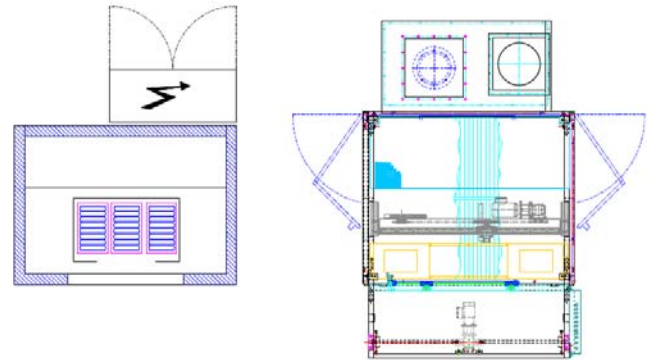

PERFECT FINISH – PAINTED BY THE SPECIALIST.

Flat bed spraying machine with paternoster convection dryer